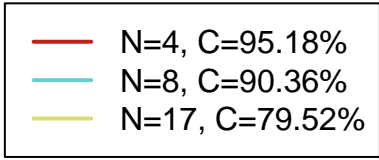

Error Curves at Compression Levels, Left Shimmy

50

Maximum Error Per Joint (mm)

0

0 10 20 30 40 50 60 70 80

Frame Number